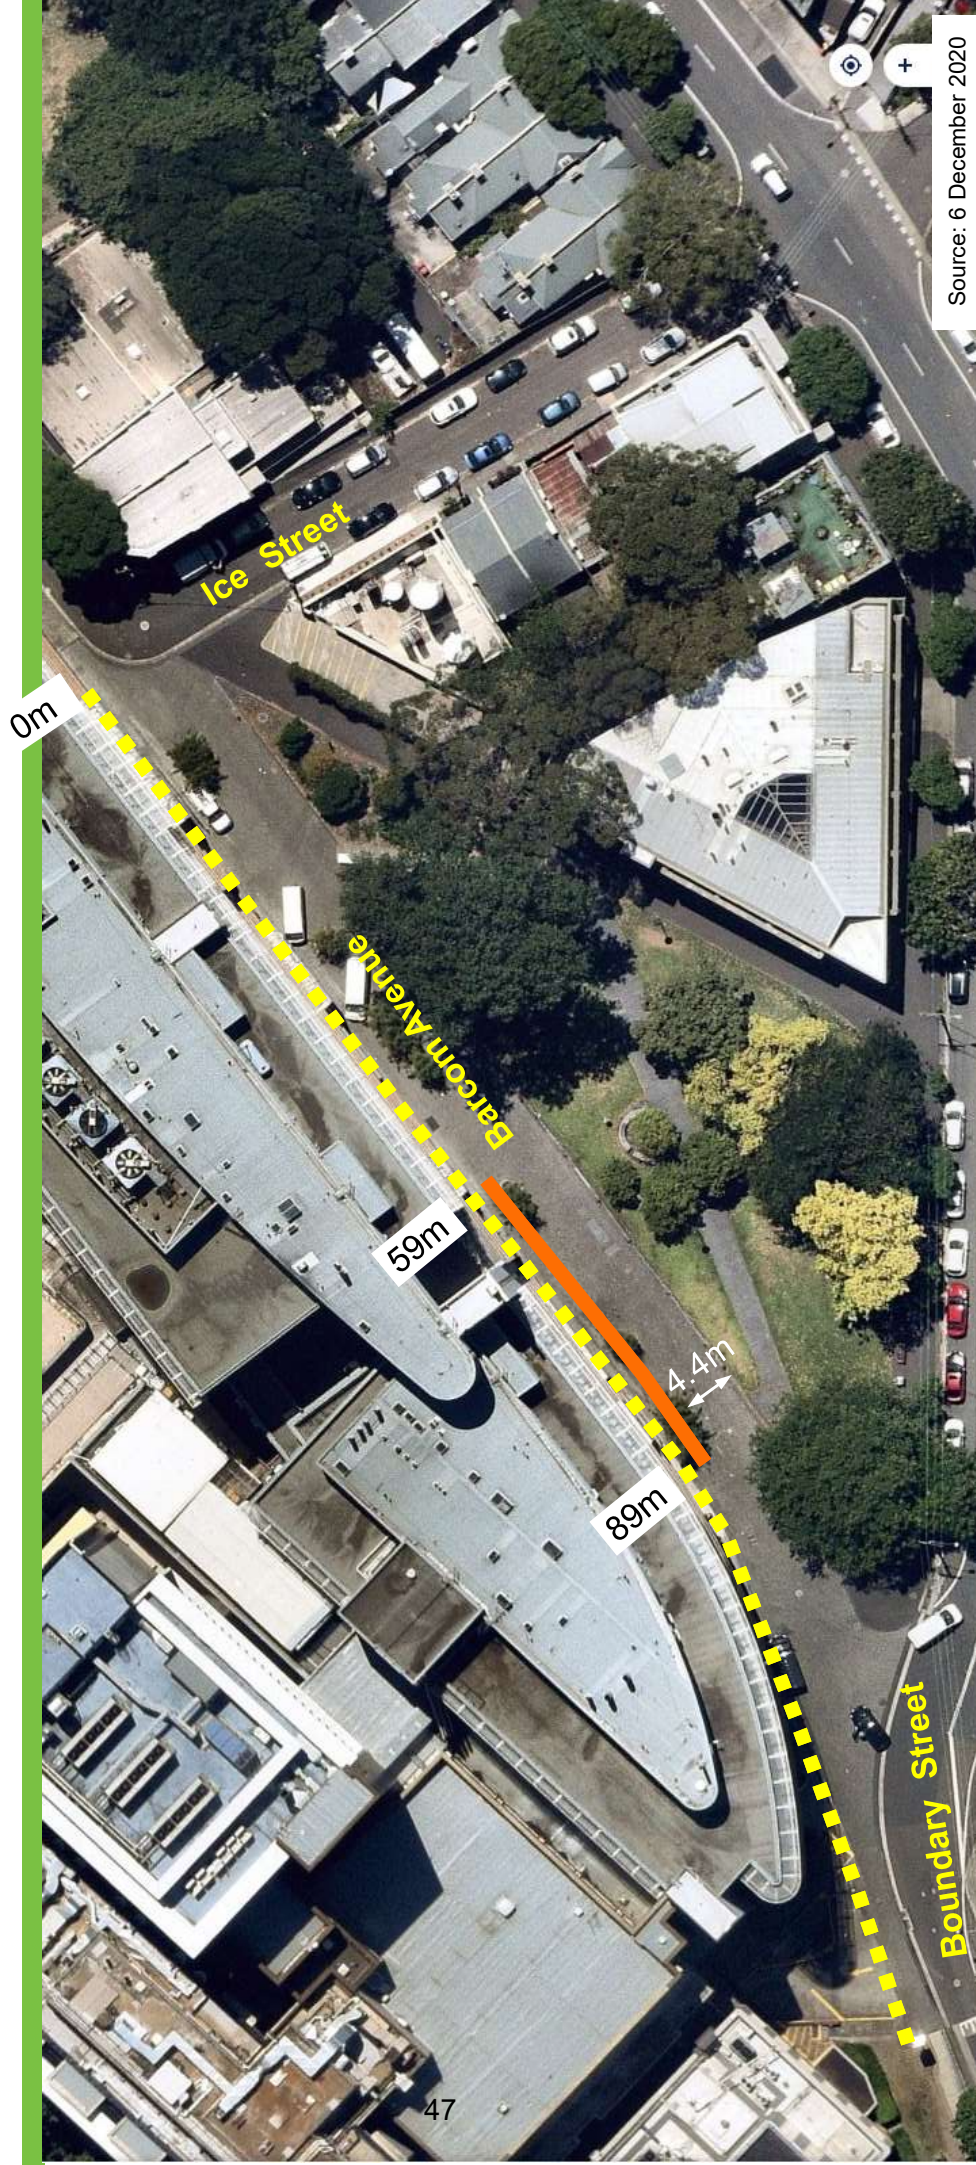

## Barcom Avenue, Darlinghurst Proposed Works Zone

### Existing

- No Stopping

### Proposed

- Works Zone
- 7.30am-5.30pm Mon-Fri
- 7.30am-3.30pm Sat
- No Stopping
- All Other Times